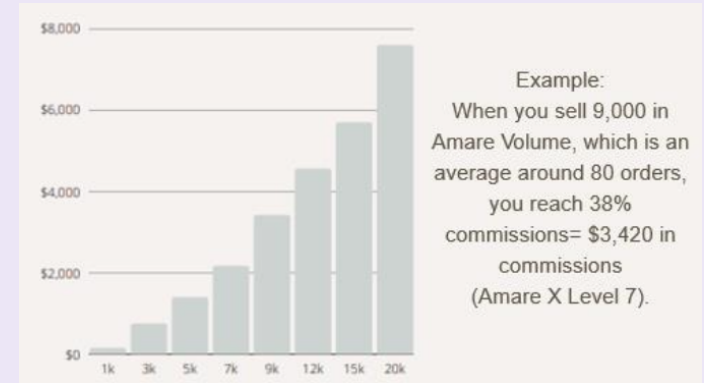

FINANCIALS

<i>When you sell this in Amare Volume</i>	<i>Approx. Orders</i>	<i>Approx. Compensation Per Month</i>
1,000	8	\$150
3,000	24	\$750
5,000	40	\$1,400
7,000	56	\$2,170
9,000	80	\$3,420
12,000	110	\$4,560
15,000	135	\$5,700
20,000	180	\$7,600

<i>Level</i>	<i>Volume</i>	<i>Commission Payout</i>	<i>Estimated Monthly Orders</i>
Amare X	1-499	5%	1-4 Orders
Amare X 1	500-999	10%	4-8 Orders
Amare X 2	1000-1999	15%	8-18 Orders
Amare X 3	2000-2999	20%	18-26 Orders
Amare X 4	3000-4999	25%	26-43 Orders
Amare X 5	5000-6999	28%	43-60 Orders
Amare X 6	7000-8999	31%	60-80 Orders
Amare X 7	9000+	38%	80+ Orders